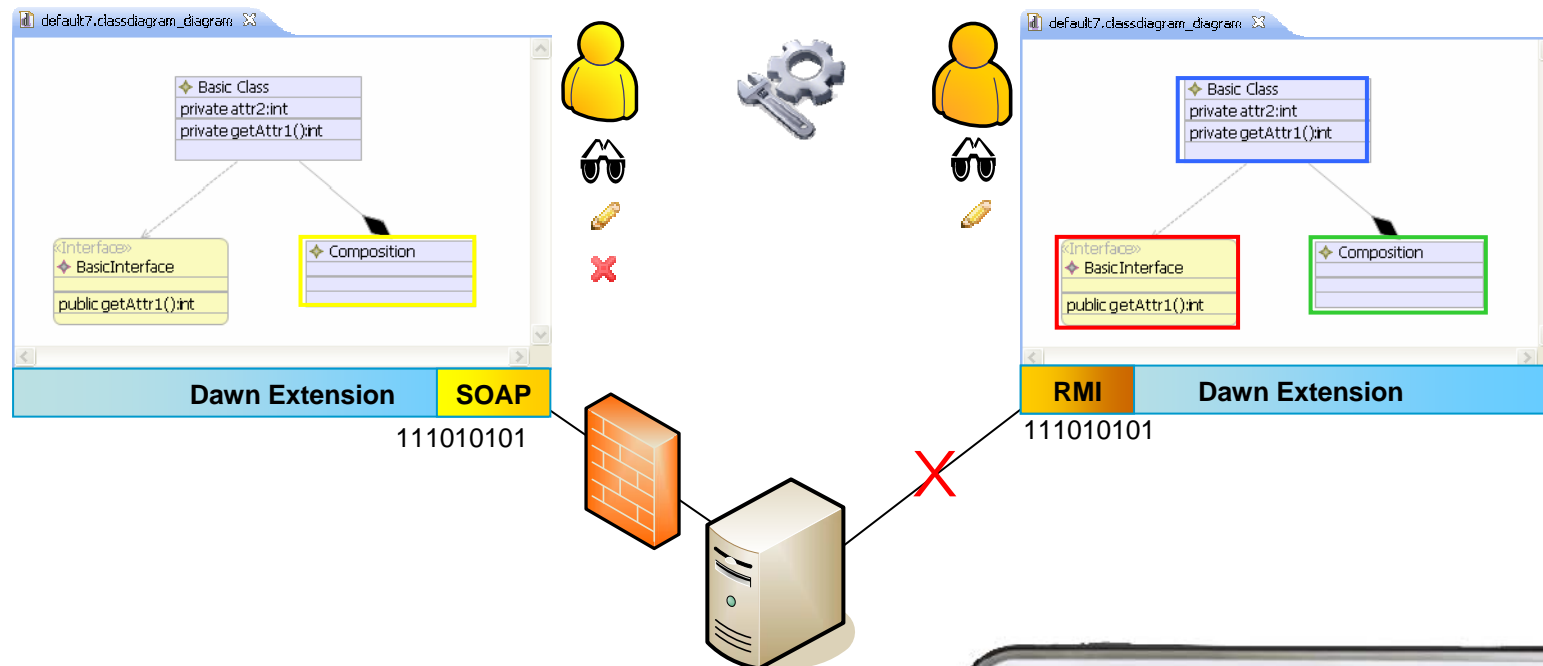

Dawn

a web-based collaborative extension for GMF editors

Martin Flügge

Agenda

- Introduction
- Demonstration
- Outlook
- Questions and Discussion

The idea

Features

- Collaborative, web-based extension for GMF-based editors
- Flexible communication adapter architecture
- Firewall independent
- Conflict handling, detection and avoidance mechanisms
- Access control (authentication/authorisation)
- System Management
- Network independency / Offline Mode
- Web-Viewer component

Communication Adapter

Future

- Near future
 - WebEditor
 - Dawn meets CDO
 - Collaborative, CDO-based GMF editors
- remote future
 - Automatic collaborative UI

Thank you for your attention.
For more information check out
www.mftech.org/dawn