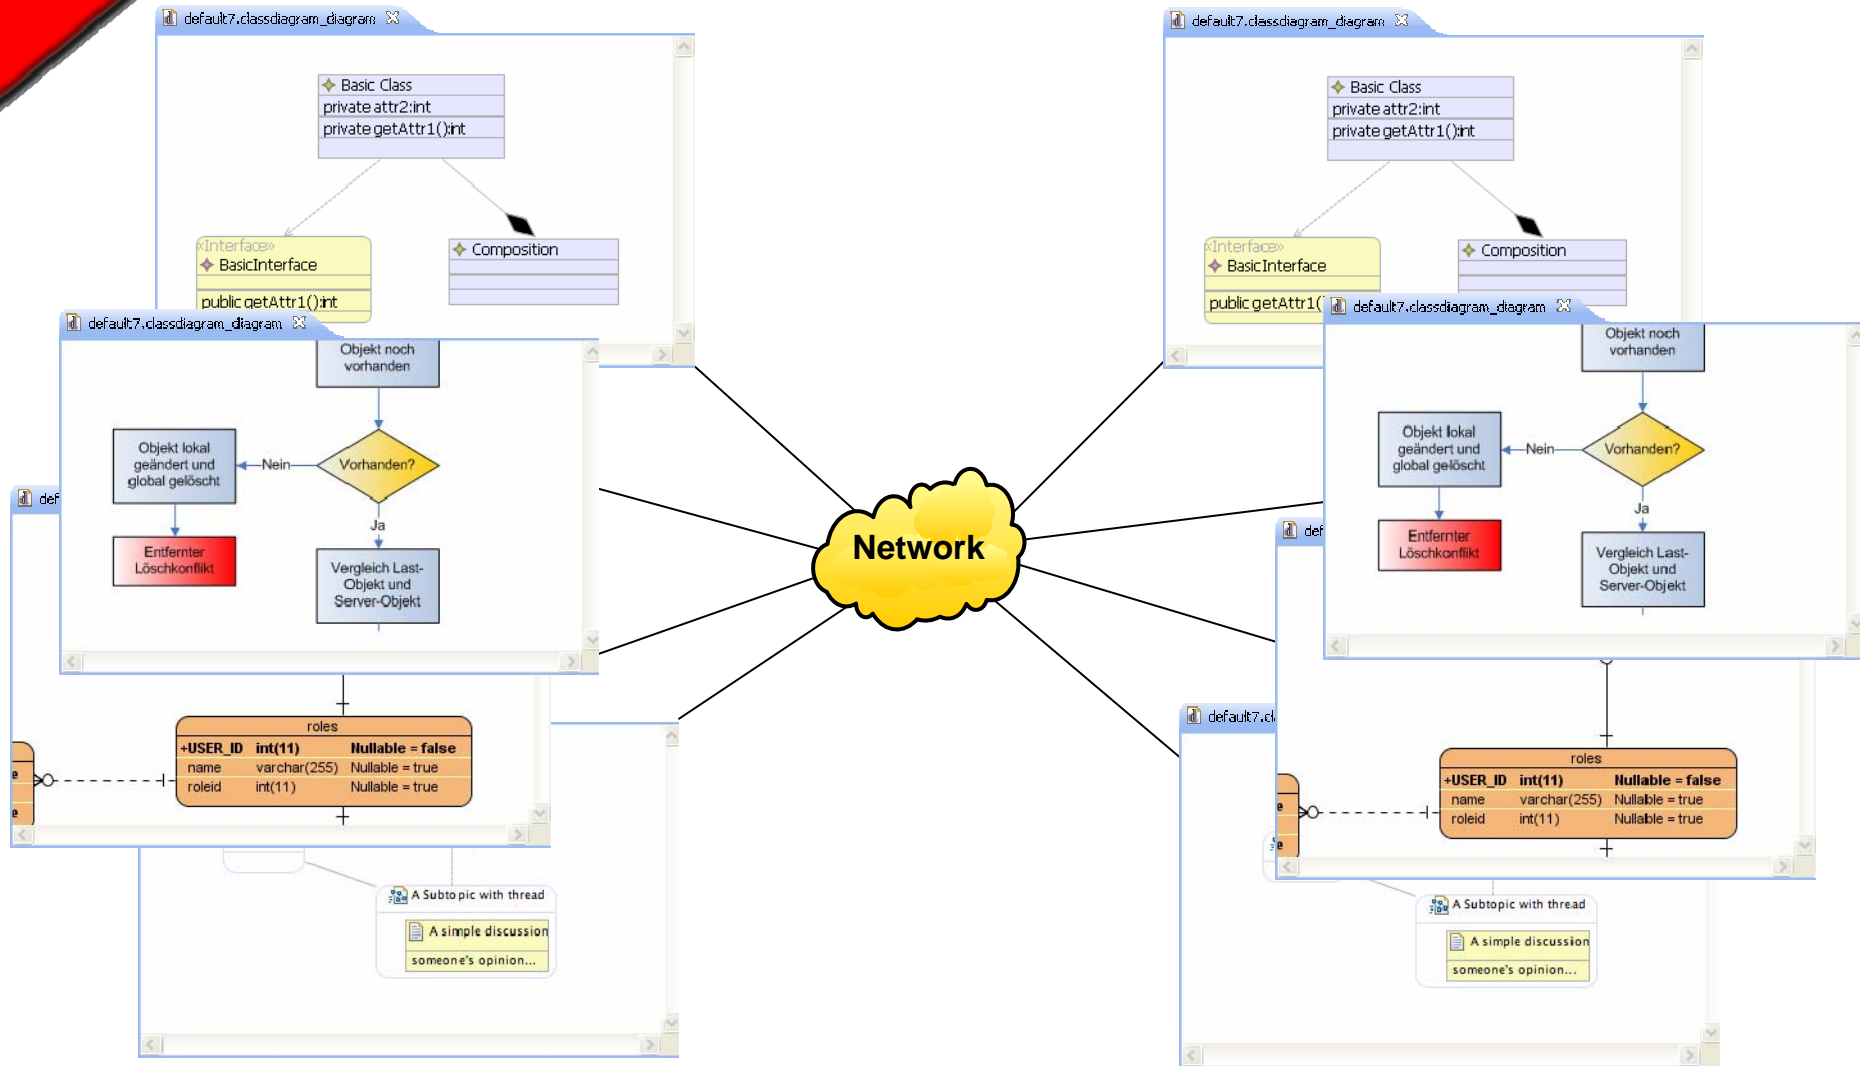

Dawn

a web-based collaborative extension for GMF editors

Martin Flügge

Agenda

- Introduction
- Demonstration
- Outlook
- Questions and Discussion

The idea

Features

- Collaborative, web-based extension for GMF-based editors
- Flexible communication adapter architecture
- Firewall independent
- Conflict handling, detection and avoidance mechanisms
- Access control (authentication/authorisation)
- System Management
- Network independency / Offline Mode
- Web-Viewer component

Communication Adapter

Future

- Near future
 - WebEditor
 - Dawn meets CDO
 - Collaborative, CDO-based GMF editors
- remote future
 - Automatic collaborative UI

Thank you for your attention.
For more information check out
www.mftech.org/dawn