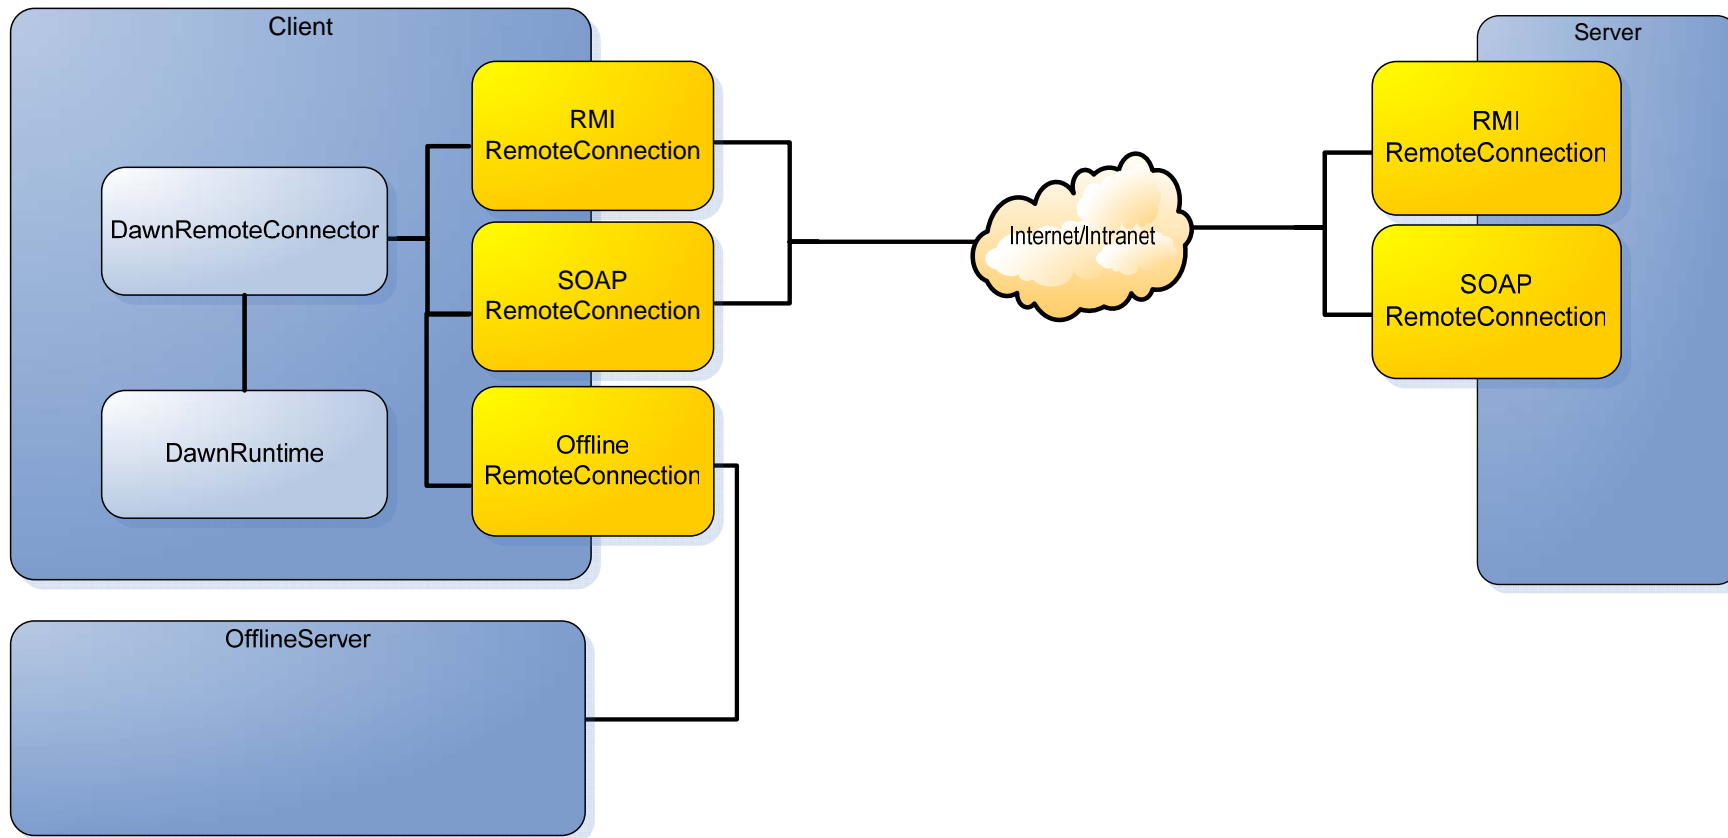

Dawn

a web-based collaborative extension for GMF editors

Martin Flügge

Agenda

- Introduction
- Demonstration
- Outlook
- Questions and Discussion

The idea

Features

- Collaborative, web-based extension for GMF-based editors
- Flexible communication adapter architecture
- Firewall independent
- Conflict handling, detection and avoidance mechanisms
- Access control (authentication/authorisation)
- System Management
- Network independency / Offline Mode
- Web-Viewer component

Communication Adapter

Future

- Near future
 - WebEditor
 - Dawn meets CDO
 - Collaborative, CDO-based GMF editors
- remote future
 - Automatic collaborative UI

Thank you for your attention.
For more information check out
www.mftech.org/dawn