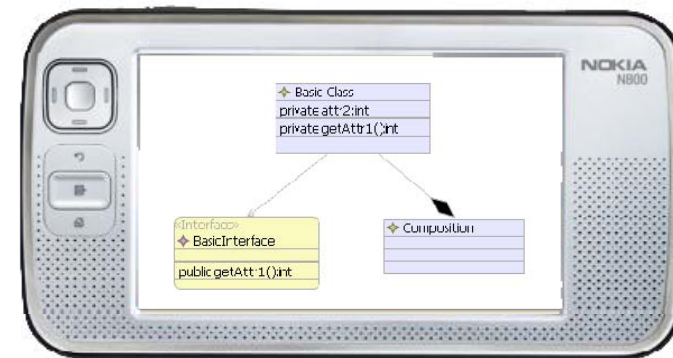

Dawn

a web-based collaborative extension for GMF editors

Martin Flügge

Agenda

- Introduction
- Demonstration
- Outlook
- Questions and Discussion

The idea

Features

- Collaborative, web-based extension for GMF-based editors
- Flexible communication adapter architecture
- Firewall independent
- Conflict handling, detection and avoidance mechanisms
- Access control (authentication/authorisation)
- System Management
- Network independency / Offline Mode
- Web-Viewer component

Communication Adapter

Future

- Near future
 - WebEditor
 - Dawn meets CDO
 - Collaborative, CDO-based GMF editors
- remote future
 - Automatic collaborative UI

Thank you for your attention.
For more information check out
www.mftech.org/dawn